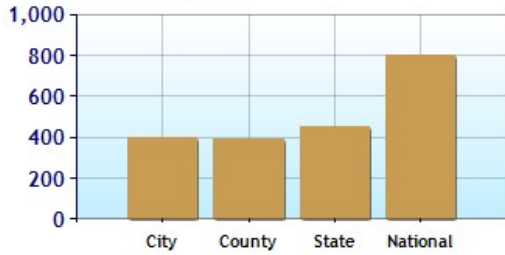

Students per Librarian