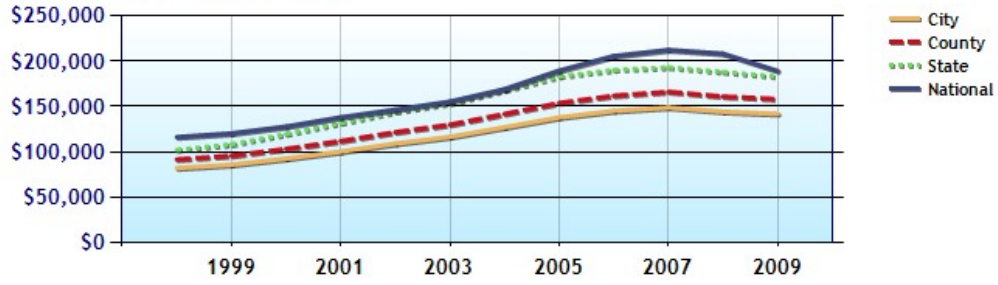

	City	County	State	National
? Median Home Value	\$150,870	\$157,900	\$182,530	\$188,800
? Home Appreciation	-5.3%	-5.5%	-8.3%	-4.6%

Median Home Value - Ten Year Chart

Home Appreciation - Ten Year Chart

Jason Tangen
 (320) 255-9000
 jason@stcloudedinarealty.com
<http://jasontangen.edinarealty.com>

	City	County	State	National
? Median Age of Home	25.8	29.0	34.0	33.0
? Homes Owned	51.9%	69.5%	67.7%	60.4%
? Homes Rented	44.0%	23.4%	21.9%	29.7%
? Homes Vacant	4.1%	7.1%	10.4%	9.9%

Average Rental Cost - Ten Year Chart