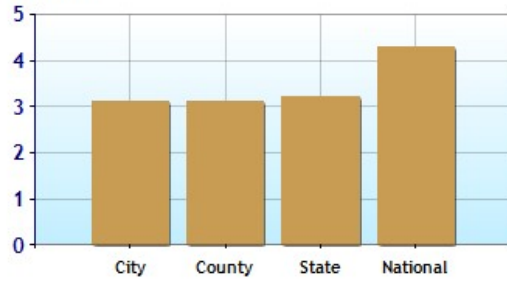

City	County	State	National
? Air Quality	87	87	84	83
? Watershed Quality	44	44	42	55
? Physicians per Capita	272.3	272.3	225.7	218.9
? Health Cost Index	100.9	99.0	103.4	100.0
? Superfund Site Index	91	91	89	71
? UV Index	3.1	3.1	3.2	4.3

Environmental Quality

UV Index

Health Cost Index

Physicians per Capita

Jason Tangen
(320) 255-9000
jason@stcloudedina.com
<http://jasontangen.edinarealty.com>