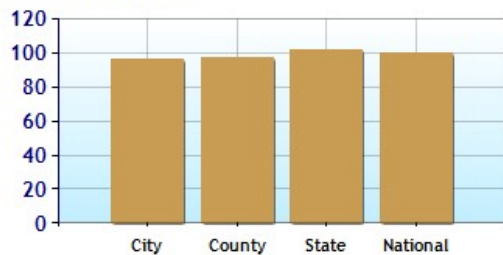

Marital Status

Family Status

Jason Tangen
 (320) 255-9000
 jason@stcloudedinarealty.com
<http://jasontangen.edinarealty.com>

	City	County	State	National
? Unemployment Rate	9.5%	9.5%	8.9%	8.9%
? Recent Job Growth	-2.0%	-2.0%	-2.5%	-3.5%
? Future Job Growth	25.0%	25.0%	26.0%	26.4%
? Sales Tax	7.0%	7.0%	7.5%	6.8%
? Income Tax	7.9%	7.9%	7.9%	6.3%
? Cost of Living Index	96.3	97.5	102.0	100.0

Unemployment Rate

Job Growth

Future Job Growth

Sales and Income Tax

Cost of Living Index

Jason Tangen
 (320) 255-9000
 jason@stcloudedina.com
<http://jasontangen.edinarealty.com>

	City	County	State	National
? High School Graduates	87.7%	86.7%	88.2%	80.6%
? College Degree - 2 year	7.4%	7.3%	7.8%	6.4%
? College Degree - 4 year	15.3%	15.4%	19.2%	15.8%
? Graduate Degree	7.8%	7.5%	8.3%	8.8%
? Expenditures per Student	\$6,297	\$5,454	\$5,664	\$5,678
? Students per Teacher	11.2	17.2	14.5	14.9
? Students per Librarian	395	391	452	803
? Students per Guidance Counselor	493	748	789	513