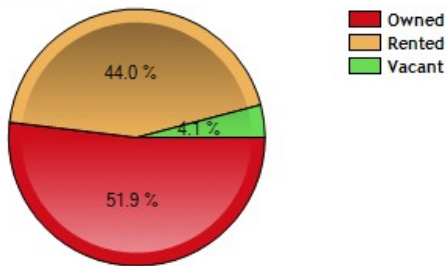

City	County	State	National
? Median Age of Home	25.8	29.0	34.0	33.0
? Homes Owned	51.9%	69.5%	67.7%	60.4%
? Homes Rented	44.0%	23.4%	21.9%	29.7%
? Homes Vacant	4.1%	7.1%	10.4%	9.9%

Home Use

Jason Tangen
(320) 255-9000
jason@stcloudedina.com
<http://jasontangen.edinarealty.com>