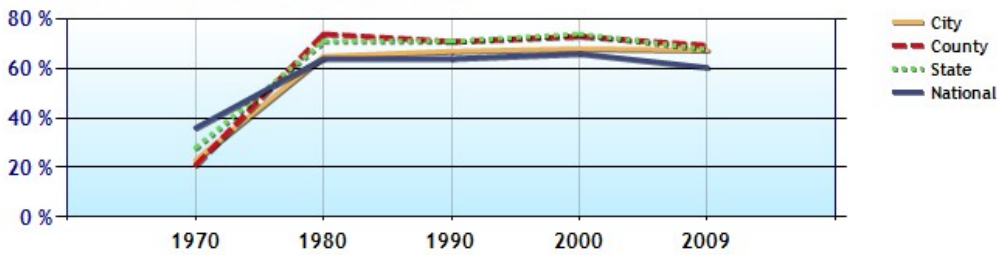

Percentage of Homes Owned - Thirty Year Chart