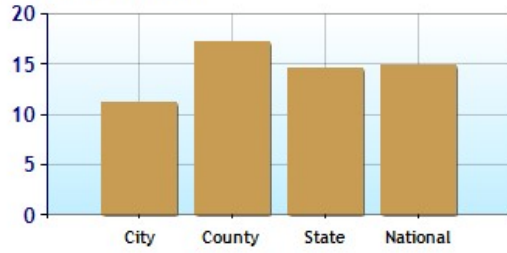

Students per Teacher