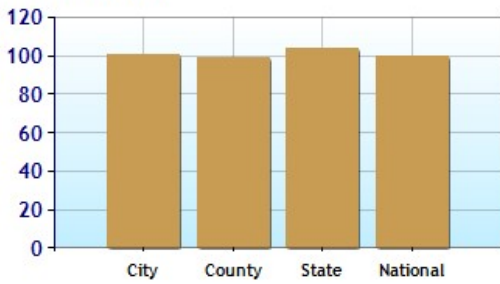

Health Cost Index