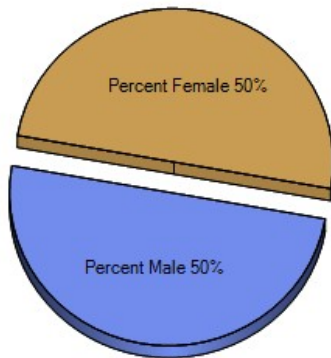

Median Age - Thirty Year Chart

Median Personal Income - Thirty Year Chart

Household Breakdown - Thirty Year Chart

Male/Female Ratio for Saint Cloud

Ethnic Breakdown for Saint Cloud

Jason Tangen
 (320) 255-9000
 jason@stcloudedinarealty.com
<http://jasantangen.edinarealty.com>