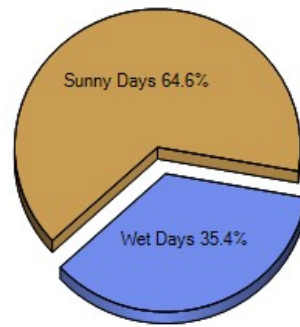

Sunny and Cloudy Days per Annum for Saint Cloud