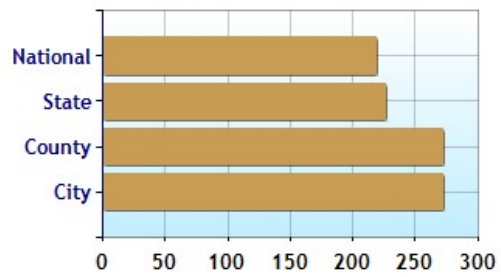

Violent Crime Risk Index

Jason Tangen
 (320) 255-9000
 jason@stcloudedina.com
<http://jasontangen.edinarealty.com>

	City	County	State	National
? Air Quality	87	87	84	83
? Watershed Quality	44	44	42	55
? Physicians per Capita	272.3	272.3	225.7	218.9
? Health Cost Index	100.9	99.0	103.4	100.0
? Superfund Site Index	91	91	89	71
? UV Index	3.1	3.1	3.2	4.3

Environmental Quality

UV Index

Health Cost Index

Physicians per Capita

Jason Tangen
 (320) 255-9000
 jason@stcloudedina.com
<http://jasontangen.edinarealty.com>