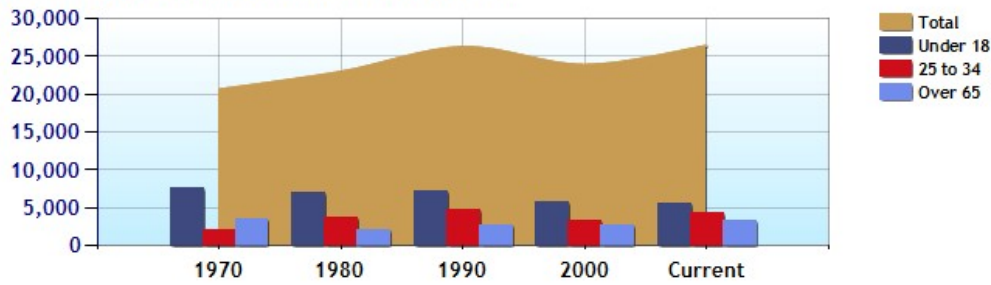

Population Age vs Total Population - Thirty Year Chart