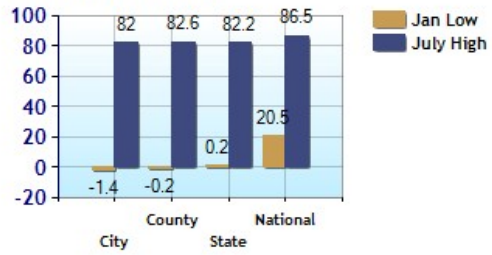

Temperature Extremes