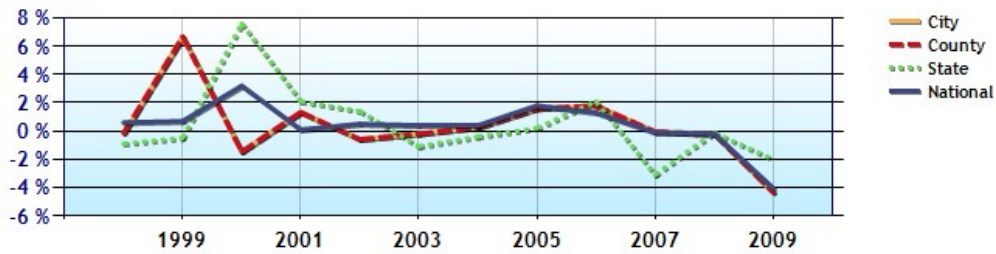

City	County	State	National
? Unemployment Rate	9.5%	9.5%	8.9%	8.9%
? Recent Job Growth	-2.0%	-2.0%	-2.5%	-3.5%
? Future Job Growth	25.0%	25.0%	26.0%	26.4%
? Sales Tax	7.0%	7.0%	7.5%	6.8%
? Income Tax	7.9%	7.9%	7.9%	6.3%
? Cost of Living Index	96.3	97.5	102.0	100.0

Unemployment Rate

Job Growth

Future Job Growth

Sales and Income Tax

Cost of Living Index

Jason Tangen
(320) 255-9000
jason@stcloudedina.com
<http://jasontangen.edinarealty.com>