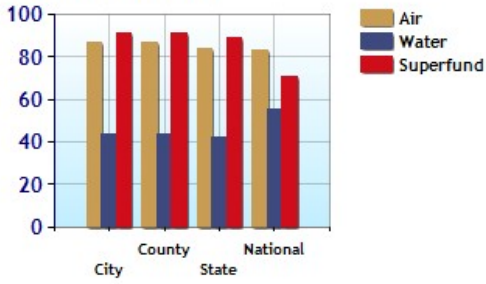

City	County	State	National
? Air Quality	87	87	84	83
? Watershed Quality	44	44	42	55
? Physicians per Capita	272.3	272.3	225.7	218.9
? Health Cost Index	100.9	99.0	103.4	100.0
? Superfund Site Index	91	91	89	71
? UV Index	3.1	3.1	3.2	4.3

Environmental Quality