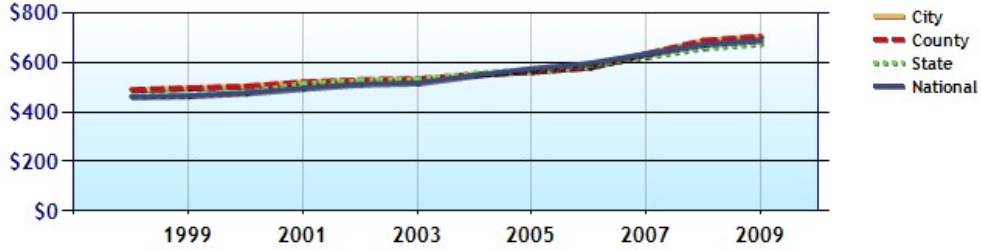

	City	County	State	National
? Median Home Value	\$150,870	\$157,900	\$182,530	\$188,800
? Home Appreciation	-5.3%	-5.5%	-8.3%	-4.6%

Median Home Value - Ten Year Chart

Home Appreciation - Ten Year Chart

Jason Tangen
 (320) 255-9000
 jason@stcloudedinarealty.com
<http://jasontangen.edinarealty.com>

	City	County	State	National
? Median Age of Home	25.8	29.0	34.0	33.0
? Homes Owned	51.9%	69.5%	67.7%	60.4%
? Homes Rented	44.0%	23.4%	21.9%	29.7%
? Homes Vacant	4.1%	7.1%	10.4%	9.9%

Average Rental Cost - Ten Year Chart