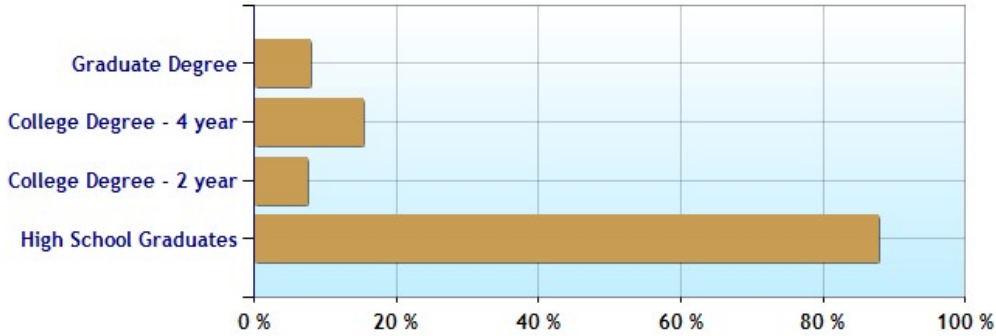

Education for Saint Cloud, MN

	City	County	State	National
? High School Graduates	87.7%	86.7%	88.2%	80.6%
? College Degree - 2 year	7.4%	7.3%	7.8%	6.4%
? College Degree - 4 year	15.3%	15.4%	19.2%	15.8%
? Graduate Degree	7.8%	7.5%	8.3%	8.8%
? Expenditures per Student	$6,297	$5,454	$5,664	$5,678
? Students per Teacher	11.2	17.2	14.5	14.9
? Students per Librarian	395	391	452	803
? Students per Guidance Counselor	493	748	789	513

Degree Analysis for Saint Cloud

Family Facts for Saint Cloud, MN

	City	County	State	National
? Currently Married	44.7%	53.6%	55.2%	52.2%
? Never Married	39.2%	33.4%	27.5%	26.5%
? Divorced	8.6%	6.2%	8.6%	9.6%
? Widowed	4.9%	4.5%	5.6%	6.4%
? Separated	2.7%	2.3%	3.2%	5.3%
? Married w/Children	18.7%	28.7%	26.1%	23.9%
? Married no Children	23.6%	28.1%	28.5%	28.4%
? Single w/Children	8.2%	6.8%	7.7%	9.0%
? Single no Children	49.6%	36.5%	37.7%	38.7%