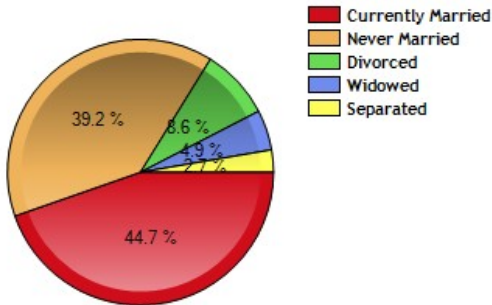

Marital Status