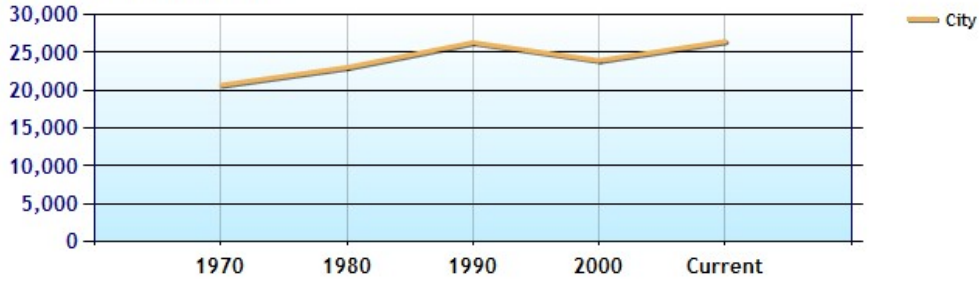

City	County	State	National
? Neighborhood Type	Suburban			
? Population	144,512	145,390	5,222,596	304,295,452
? Population Density	1,363.3	108.1	65.6	86.0
? Percent Male	50.0%	50.4%	49.7%	49.3%
? Percent Female	50.0%	49.6%	50.3%	50.7%
? Median Age	32.9	33.7	36.9	36.8
? People per Household	2.2	2.5	2.5	2.6
? Median Household Income	$43,129	$50,296	$57,443	$50,140
? Average Income per Capita	$23,827	$24,212	$28,446	$25,836

Population - Thirty Year Chart