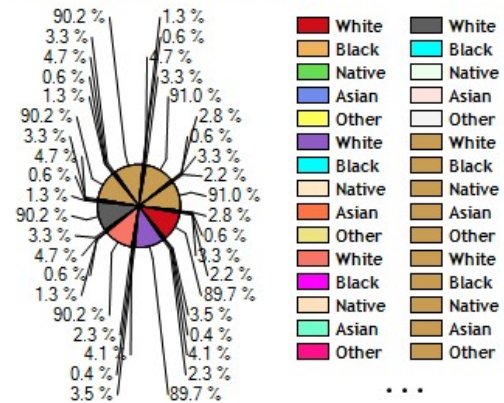

Median Age - Thirty Year Chart

Median Personal Income - Thirty Year Chart

Household Breakdown - Thirty Year Chart

Male/Female Ratio for Saint Cloud

Ethnic Breakdown for Saint Cloud

Jason Tangen
 (320) 255-9000
 jason@stcloudedinarealty.com
<http://jasantangen.edinarealty.com>