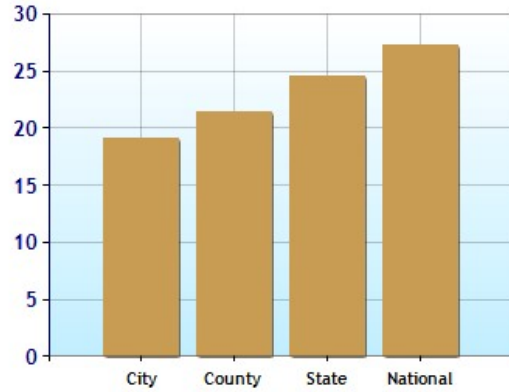

Commute Time

Crime for Saint Cloud, MN

	City	County	State	National
? Property Crime Risk Index	7.0	3.0	4.0	4.0
? Violent Crime Risk Index	2.0	2.0	4.0	4.0