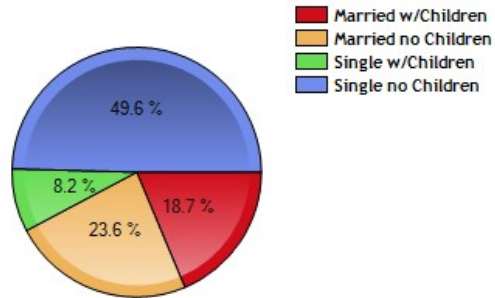

Family Status

Jason Tangen
(320) 255-9000
jason@stcloudedinarealty.com
<http://jasontangen.edinarealty.com>