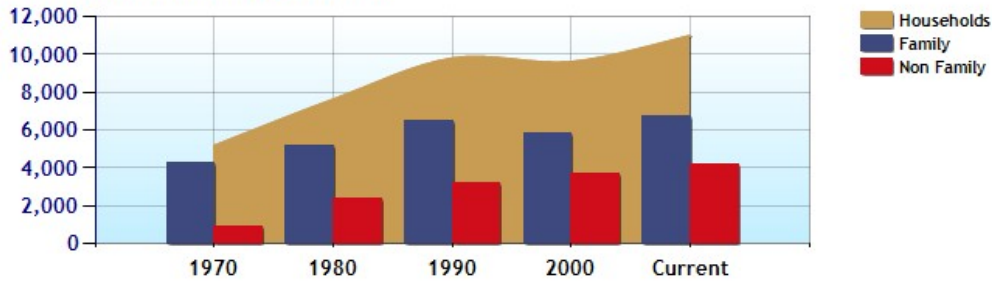

Household Breakdown - Thirty Year Chart