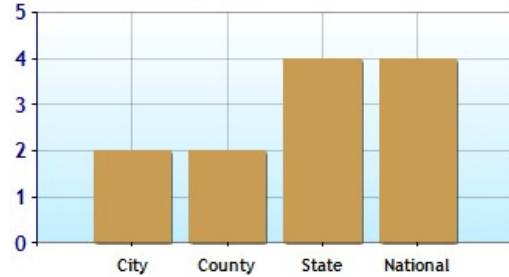

Commuting Methods for Saint Cloud

Commute Time

Crime for Saint Cloud, MN

	City	County	State	National
? Property Crime Risk Index	7.0	3.0	4.0	4.0
? Violent Crime Risk Index	2.0	2.0	4.0	4.0

Property Crime Risk Index

Violent Crime Risk Index

Jason Tangen
 (320) 255-9000
 jason@stcloudedina.com
<http://jasontangen.edinarealty.com>

	City	County	State	National
? Air Quality	87	87	84	83
? Watershed Quality	44	44	42	55
? Physicians per Capita	272.3	272.3	225.7	218.9
? Health Cost Index	100.9	99.0	103.4	100.0
? Superfund Site Index	91	91	89	71
? UV Index	3.1	3.1	3.2	4.3