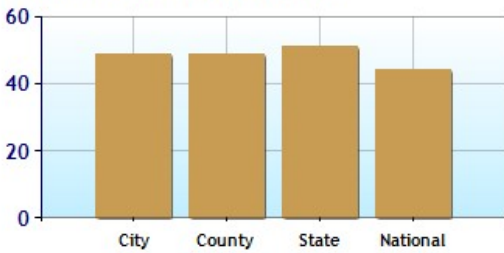

	City	County	State	National
? Altitude	1,028	1,136	1,130	1,060
? Rainfall (inches annually)	27.1	27.9	28.3	36.5
? Snowfall (inches annually)	46.1	47.2	44.3	25.0
? January Avg. Low Temp	-1.4	-0.2	0.2	20.5
? July Avg. High Temp	82.0	82.6	82.2	86.5
? Days of Precipitation Annually	109	100	97	100
? Days Mostly Sunny Annually	199	199	195	205
? Comfort Index (during hot weather)	49	49	51	44

Altitude

Temperature Extremes

Precipitation Summary

Sunny and Cloudy Days per Annum for Saint Cloud

Comfort Index (during hot weather)

Jason Tangen
 (320) 255-9000
jason@stcloudedinarealty.com
<http://jasontangen.edinarealty.com>

	City	County	State	National
? Air Quality	87	87	84	83
? Watershed Quality	44	44	42	55
? Physicians per Capita	272.3	272.3	225.7	218.9
? Health Cost Index	100.9	99.0	103.4	100.0
? Superfund Site Index	91	91	89	71
? UV Index	3.1	3.1	3.2	4.3