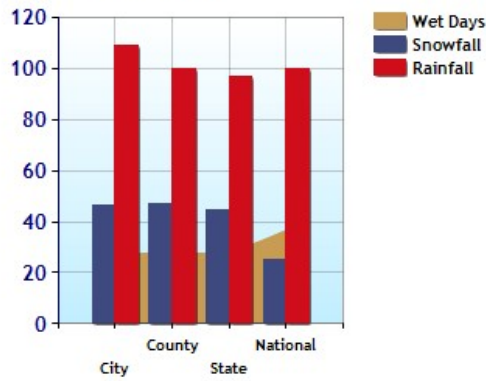

Precipitation Summary