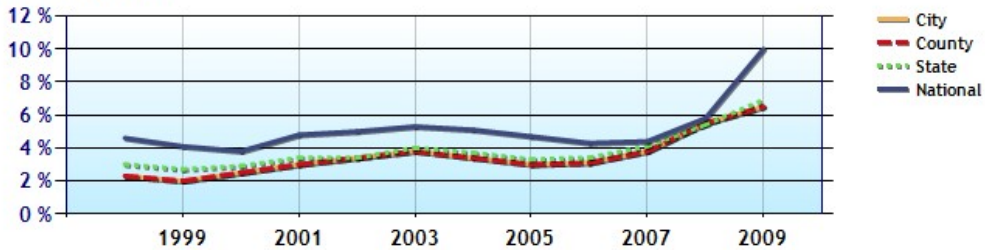

City	County	State	National
? Unemployment Rate	9.5%	9.5%	8.9%	8.9%
? Recent Job Growth	-2.0%	-2.0%	-2.5%	-3.5%
? Future Job Growth	25.0%	25.0%	26.0%	26.4%
? Sales Tax	7.0%	7.0%	7.5%	6.8%
? Income Tax	7.9%	7.9%	7.9%	6.3%
? Cost of Living Index	96.3	97.5	102.0	100.0

Unemployment Rate