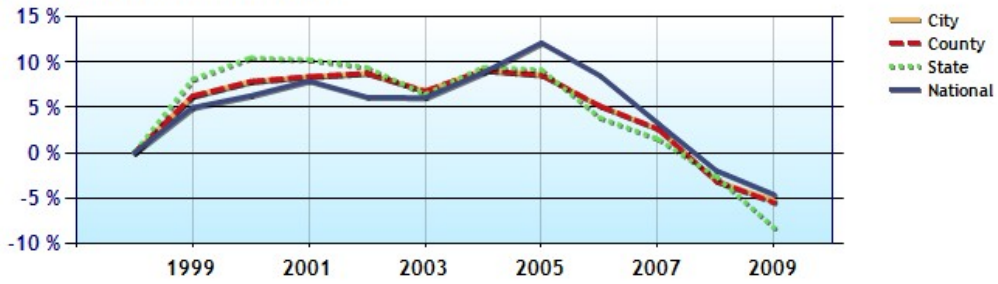

	City	County	State	National
? Median Home Value	\$150,870	\$157,900	\$182,530	\$188,800
? Home Appreciation	-5.3%	-5.5%	-8.3%	-4.6%

Median Home Value - Ten Year Chart

Home Appreciation - Ten Year Chart

Jason Tangen
 (320) 255-9000
 jason@stcloudedinarealty.com
<http://jasontangen.edinarealty.com>

	City	County	State	National
? Median Age of Home	25.8	29.0	34.0	33.0
? Homes Owned	51.9%	69.5%	67.7%	60.4%
? Homes Rented	44.0%	23.4%	21.9%	29.7%
? Homes Vacant	4.1%	7.1%	10.4%	9.9%

Average Rental Cost - Ten Year Chart