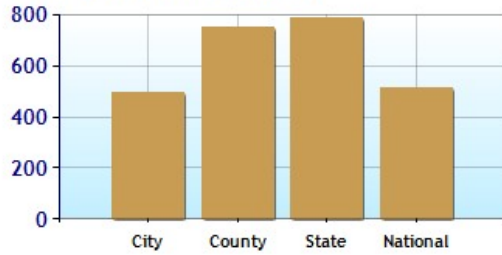

Students per Guidance Counselor

Jason Tangen
(320) 255-9000
jason@stcloudedina.com
<http://jasontangen.edinarealty.com>