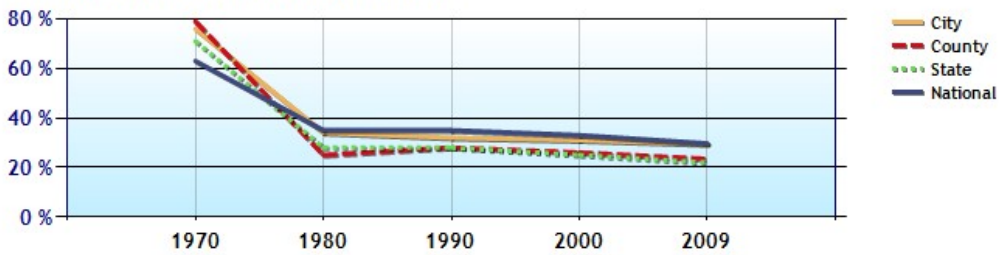

Percentage of Homes Rented - Thirty Year Chart