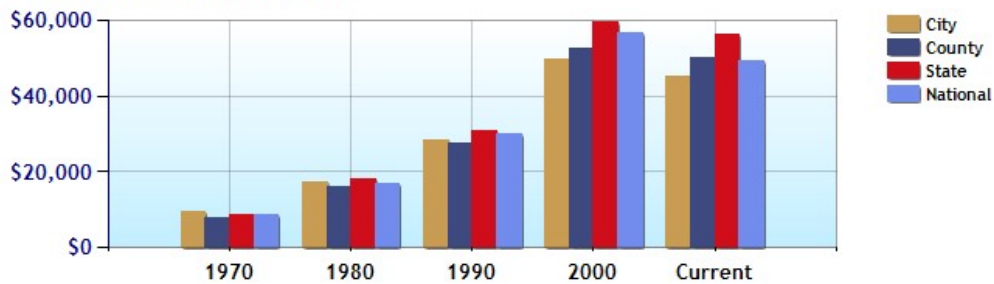

Household Income - Thirty Year Chart

Jason Tangen
(320) 255-9000
jason@stcloudedina.com
<http://jasontangen.edinarealty.com>