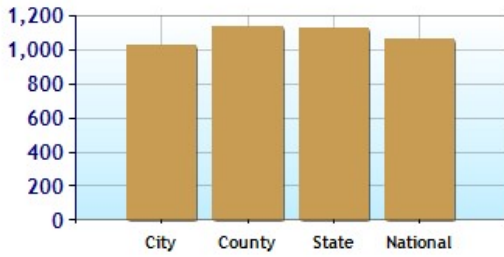

City	County	State	National
? Altitude	1,028	1,136	1,130	1,060
? Rainfall (inches annually)	27.1	27.9	28.3	36.5
? Snowfall (inches annually)	46.1	47.2	44.3	25.0
? January Avg. Low Temp	-1.4	-0.2	0.2	20.5
? July Avg. High Temp	82.0	82.6	82.2	86.5
? Days of Precipitation Annually	109	100	97	100
? Days Mostly Sunny Annually	199	199	195	205
? Comfort Index (during hot weather)	49	49	51	44

Altitude