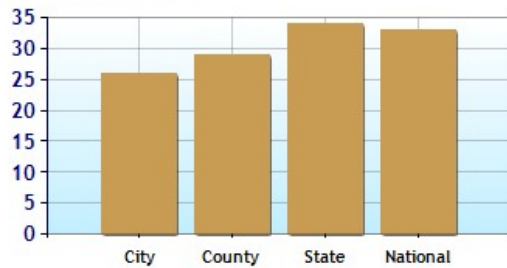

	City	County	State	National
? Median Age of Home	25.8	29.0	34.0	33.0
? Homes Owned	51.9%	69.5%	67.7%	60.4%
? Homes Rented	44.0%	23.4%	21.9%	29.7%
? Homes Vacant	4.1%	7.1%	10.4%	9.9%

Average Rental Cost - Ten Year Chart

Percentage of Homes Rented - Thirty Year Chart

Percentage of Homes Owned - Thirty Year Chart

Home Use

Median Age of Home

Jason Tangen
 (320) 255-9000
 jason@stcloudedina.com
<http://jasontangen.edinarealty.com>

	City	County	State	National
? Neighborhood Type	Suburban			
? Population	144,512	145,390	5,222,596	304,295,452
? Population Density	1,363.3	108.1	65.6	86.0
? Percent Male	50.0%	50.4%	49.7%	49.3%
? Percent Female	50.0%	49.6%	50.3%	50.7%
? Median Age	32.9	33.7	36.9	36.8
? People per Household	2.2	2.5	2.5	2.6
? Median Household Income	\$43,129	\$50,296	\$57,443	\$50,140
? Average Income per Capita	\$23,827	\$24,212	\$28,446	\$25,836