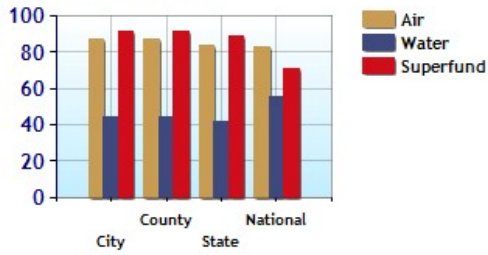

City	County	State	National
? Air Quality	87	87	84	83
? Watershed Quality	44	44	42	55
? Physicians per Capita	272.3	272.3	225.7	218.9
? Health Cost Index	100.9	99.0	103.4	100.0
? Superfund Site Index	91	91	89	71
? UV Index	3.1	3.1	3.2	4.3

Environmental Quality