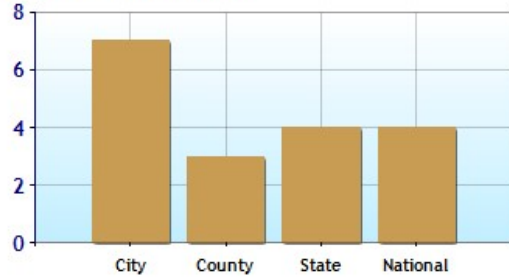

Commuting Methods for Saint Cloud

Commute Time

Crime for Saint Cloud, MN

	City	County	State	National
? Property Crime Risk Index	7.0	3.0	4.0	4.0
? Violent Crime Risk Index	2.0	2.0	4.0	4.0

Property Crime Risk Index

Violent Crime Risk Index

Jason Tangen
 (320) 255-9000
 jason@stcloudedina.com
<http://jasontangen.edinarealty.com>

	City	County	State	National
? Air Quality	87	87	84	83
? Watershed Quality	44	44	42	55
? Physicians per Capita	272.3	272.3	225.7	218.9
? Health Cost Index	100.9	99.0	103.4	100.0
? Superfund Site Index	91	91	89	71
? UV Index	3.1	3.1	3.2	4.3