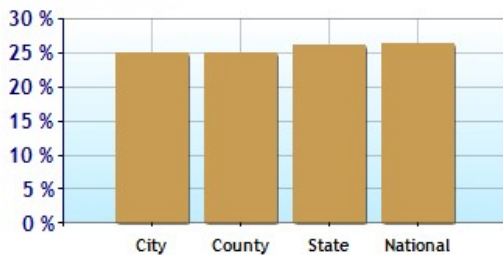

Marital Status

Family Status

Jason Tangen
 (320) 255-9000
 jason@stcloudedinarealty.com
<http://jasontangen.edinarealty.com>

	City	County	State	National
? Unemployment Rate	9.5%	9.5%	8.9%	8.9%
? Recent Job Growth	-2.0%	-2.0%	-2.5%	-3.5%
? Future Job Growth	25.0%	25.0%	26.0%	26.4%
? Sales Tax	7.0%	7.0%	7.5%	6.8%
? Income Tax	7.9%	7.9%	7.9%	6.3%
? Cost of Living Index	96.3	97.5	102.0	100.0

Unemployment Rate

Job Growth

Future Job Growth

Sales and Income Tax

Cost of Living Index

Jason Tangen
 (320) 255-9000
 jason@stcloudedina.com
<http://jasontangen.edinarealty.com>

	City	County	State	National
? High School Graduates	87.7%	86.7%	88.2%	80.6%
? College Degree - 2 year	7.4%	7.3%	7.8%	6.4%
? College Degree - 4 year	15.3%	15.4%	19.2%	15.8%
? Graduate Degree	7.8%	7.5%	8.3%	8.8%
? Expenditures per Student	\$6,297	\$5,454	\$5,664	\$5,678
? Students per Teacher	11.2	17.2	14.5	14.9
? Students per Librarian	395	391	452	803
? Students per Guidance Counselor	493	748	789	513