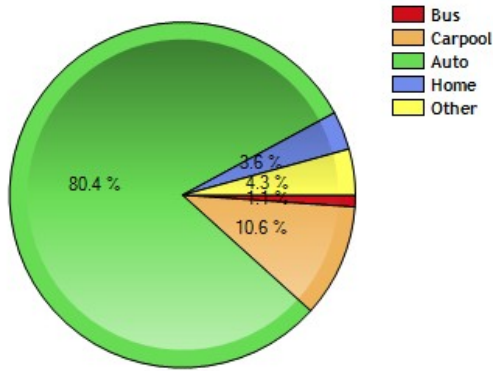

Commute for Saint Cloud, MN

	City	County	State	National
? Commuting by Bus	1.1%	1.1%	1.5%	2.7%
? Commuting by Carpool	10.6%	9.3%	11.1%	12.6%
? Commuting by Auto	80.4%	78.3%	74.1%	74.1%
? Commute Time	19.1	21.4	24.6	27.2
? Working at Home	3.6%	5.7%	7.4%	4.5%

Commuting Methods for Saint Cloud