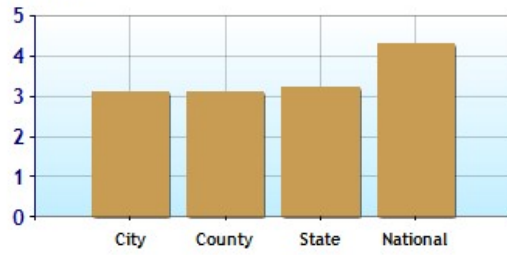

UV Index

Jason Tangen
(320) 255-9000
jason@stcloudedina.com
<http://jasontangen.edinarealty.com>