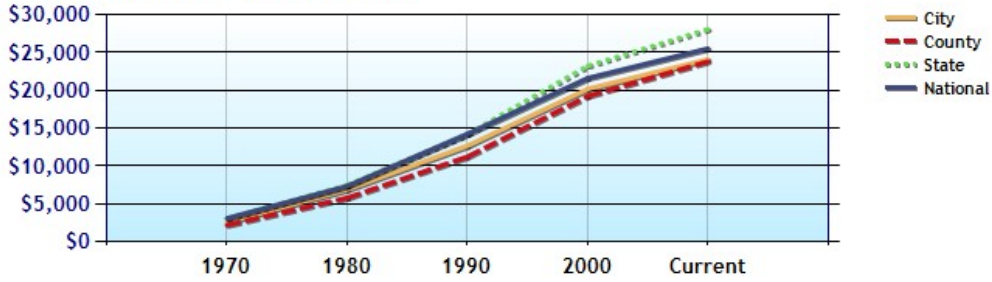

Median Personal Income - Thirty Year Chart